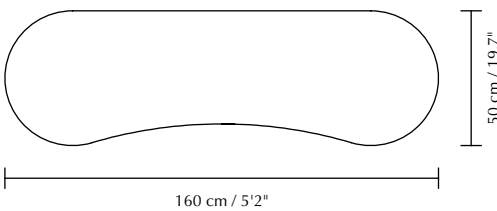

AUDACIOUS | SIDEBOARD

Designed by Jonas Søndergaard

DIMENSIONS (H x W x D)

67.1 x 160 x 50 cm / 26.4 x 63 x 19.7"

MATERIAL

Solid oak, MDF, polyester and leather (artificial)

WEIGHT

42.5 kg / 93.7 lb

WEIGHT INCL. PACKAGING

Box 1: 44 kg / 97 lb

Box 2: 5 kg / 11 lb

PACKAGING DIMENSIONS (L x W x H)

Box 1: 172.5 x 57.3 x 14.7 cm / 67.9 x 22.6 x 5.8"

Box 2: 29 x 48 x 15 cm / 11.4 x 18.9 x 5.9"

ASSEMBLY TIME

20-25 min

MEDIA KIT

Photos and press material

Download at umage.presscloud.com

ORDERING INFORMATION

Sideboard oak sugar brown	#5606C729-01
Sideboard oak white sands	#5606C729-02
Sideboard oak sterling	#5606C729-03
Sideboard oak shadow	#5606C729-04
Sideboard dark oak sugar brown	#5808C729-01
Sideboard dark oak white sands	#5808C729-02
Sideboard dark oak sterling	#5808C729-03
Sideboard dark oak shadow	#5808C729-04
Sideboard black oak sugar brown	#5125C729-01
Sideboard black oak white sands	#5125C729-02
Sideboard black oak sterling	#5125C729-03
Sideboard black oak shadow	#5125C729-04