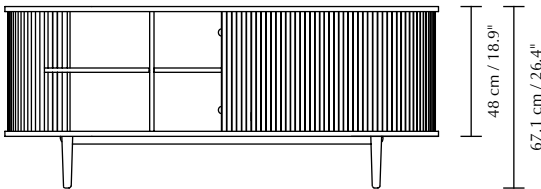

AUDACIOUS | SIDEBOARD

Designed by Jonas Søndergaard

DIMENSIONS (H x W x D)

67.1 x 160 x 50 cm / 26.4 x 63 x 19.7"

MATERIAL

Solid oak, MDF, polyester and leather (artificial)

WEIGHT

42.5 kg / 93.7 lb

WEIGHT INCL. PACKAGING

Box 1: 44 kg / 97 lb

Box 2: 5 kg / 11 lb

PACKAGING DIMENSIONS (L x W x H)

Box 1: 172.5 x 57.3 x 14.7 cm / 67.9 x 22.6 x 5.8"

Box 2: 29 x 48 x 15 cm / 11.4 x 18.9 x 5.9"

ASSEMBLY TIME

20-25 min

MEDIA KIT

Photos and press material

Download at umage.presscloud.com

ORDERING INFORMATION

Sideboard oak sugar brown	#5606C729-01
Sideboard oak white sands	#5606C729-02
Sideboard oak sterling	#5606C729-03
Sideboard oak shadow	#5606C729-04
Sideboard dark oak sugar brown	#5808C729-01
Sideboard dark oak white sands	#5808C729-02
Sideboard dark oak sterling	#5808C729-03
Sideboard dark oak shadow	#5808C729-04
Sideboard black oak sugar brown	#5125C729-01
Sideboard black oak white sands	#5125C729-02
Sideboard black oak sterling	#5125C729-03
Sideboard black oak shadow	#5125C729-04